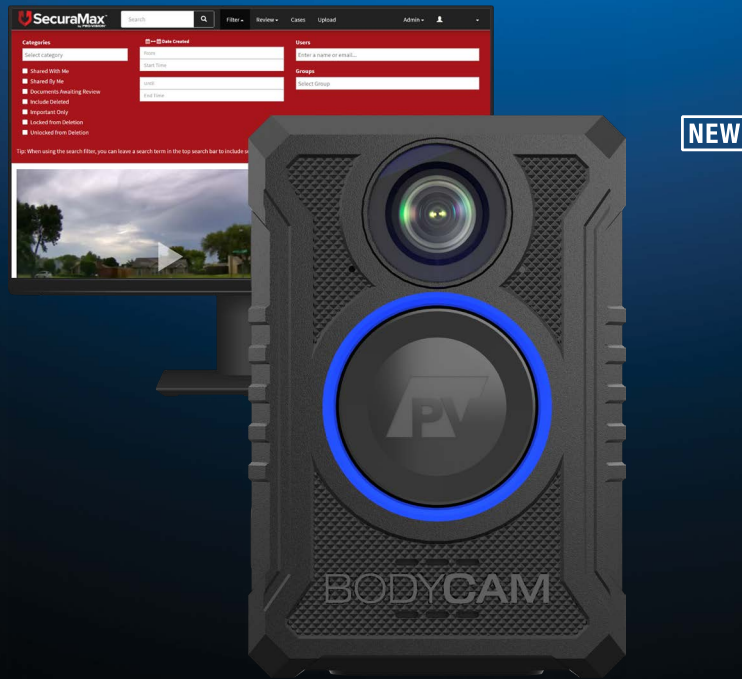

BODYCAM® 4

THE BODY-WORN CAMERA BUILT TO PROTECT THOSE THAT SERVE

AUTOMATIC ACTIVATION

**14-HOUR FULL-SHIFT
REPLACEABLE BATTERY**

HD PRE-EVENT BUFFER

64GB INTERNAL STORAGE

IP68 WATERPROOF

OPTIONAL RFID LOGIN

140° FIELD-OF-VIEW

INTEGRATED GPS

**CONFIGURABLE FULL-SHIFT
CONTINUOUS RECORDING**

Specifications and design subject to change without notice. Copyright © 2020 Bodycam® All Rights Reserved. Bodycam® is a brand of Pro-Vision® Solutions, LLC. Pro-Vision® aggressively protects all products and copyrighted materials with patents and trademarks.

- a** Smart Dock™ Connector
- b** One-Touch Recording
- c** 140° Camera Lens
- d** Status LED

- e** Full-Color LCD Screen
- f** Not Field Replaceable
- g** Tagging Buttons
- h** 64GB Internal Storage

FLEXIBLE DOCKING & UPLOAD

+

Pro-Vision Licenses

Smart Dock™ technology allows for direct uploads

10-CAMERA DOCKING STATION
Connect multiple docks to meet your needs.

SINGLE-CAMERA DOCKING STATION
Desk or in-vehicle downloading & charging.