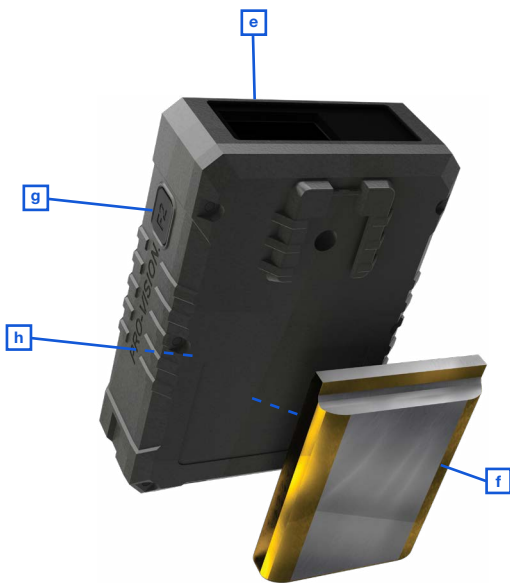

BODYCAM® 4

THE BODY-WORN CAMERA BUILT TO PROTECT THOSE THAT SERVE

AUTOMATIC ACTIVATION

**14-HOUR FULL-SHIFT
REPLACEABLE BATTERY**

HD PRE-EVENT BUFFER

64GB INTERNAL STORAGE

IP68 WATERPROOF

OPTIONAL RFID LOGIN

140° FIELD-OF-VIEW

INTEGRATED GPS

**CONFIGURABLE FULL-SHIFT
CONTINUOUS RECORDING**

Specifications and design subject to change without notice. Copyright © 2020 Bodycam® All Rights Reserved. Bodycam® is a brand of Pro-Vision® Solutions, LLC. Pro-Vision® aggressively protects all products and copyrighted materials with patents and trademarks.

- a** Smart Dock™ Connector
- b** One-Touch Recording
- c** 140° Camera Lens
- d** Status LED

- e** Full-Color LCD Screen
- f** Not Field Replaceable
- g** Tagging Buttons
- h** 64GB Internal Storage

FLEXIBLE DOCKING & UPLOAD

+

Pro-Vision Licenses

Smart Dock™ technology allows for direct uploads

10-CAMERA DOCKING STATION
Connect multiple docks to meet your needs.

SINGLE-CAMERA DOCKING STATION
Desk or in-vehicle downloading & charging.