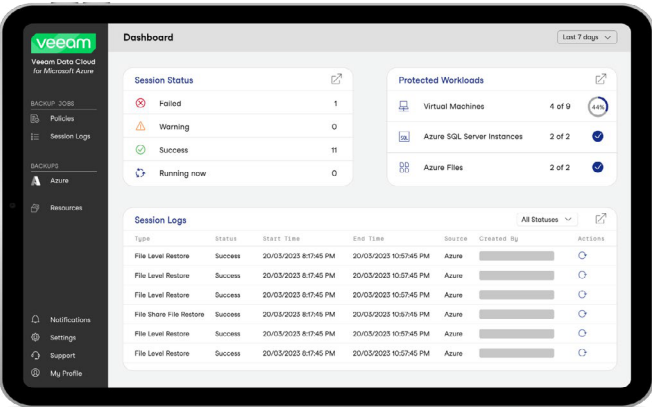

Veeam Data Cloud for Microsoft Azure

Call **NEWCOM** for more information or a quote!
781.826.7989 | sales@newcomglobal.com
NEWCOMGlobal.com