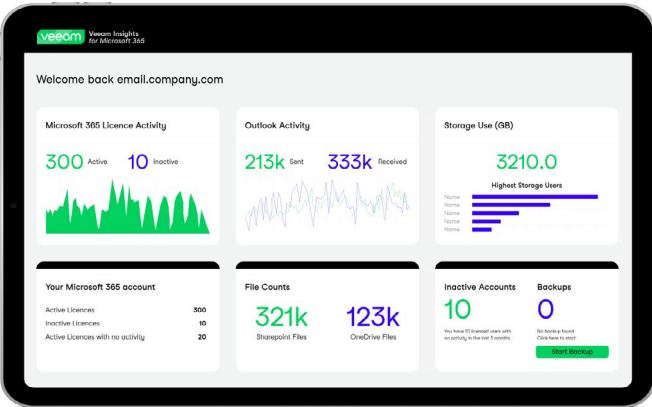

Veeam Data Cloud

Resilient Data Protection Made Simple

Veeam Data Cloud provides resilient data protection and data recovery for multi-cloud data — all delivered through cloud-native backup and storage services.

That’s the confidence and reliability of industry-leading backup, matched with the ease and accessibility of SaaS.

Veeam Data Cloud

Resilient Data Protection Made Simple

Microsoft 365

Microsoft Azure

Cloud-native backup and storage services

Key capabilities

Confidence without complexity
Cloud-native design provides the best protection, instantly ready out-of-the-box with policy driven simplicity.

Secured and maintained
Zero-trust architecture that’s continuously versioned and maintained for you keeping your backups safe.

All-inclusive and predictable
All-in-one service that includes backup software, infrastructure and storage, keeping costs low and predictable.

Veeam Data Cloud for Microsoft 365