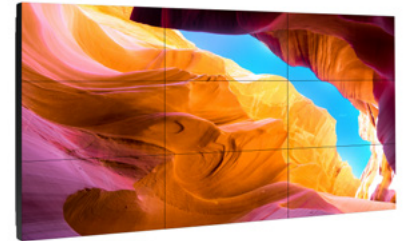

Premium LED Video Wall Solutions

110" LED Video Wall

The Wall IW012A series in a 3 x 3 panel configuration to create a seamless 110" FHD wall with a 1.26mm pixel pitch and is suitable for an optimized viewing of 13.5 feet away.

198" LED Video Wall

The Wall IW012A series in a 6 x 3 panel configuration to create a seamless 197.83" FHD wall with a 1.26mm pixel pitch and is suitable for an optimized viewing of 13.5 feet away.

Premium LCD Video Wall Solutions

152" LCD Video Wall

Samsung VH55R-R Razor Thin Bezel 3x2 panel configuration (152.75") to create a virtually seamless FHD wall.

198" LCD Video Wall

Samsung VH55R-R Razor Thin Bezel 4x2 panel configuration (198.03") to create a virtually seamless FHD wall.