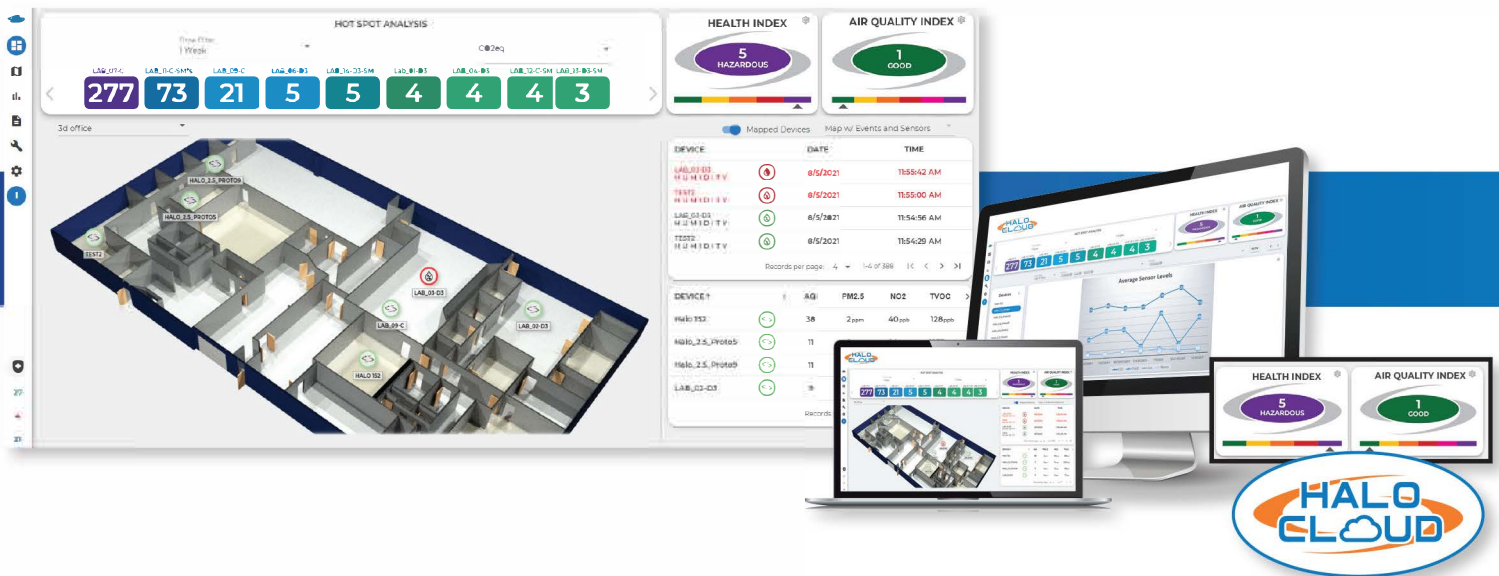

HEALTH

SAFETY

VAPE

**HALO Cloud provides actionable intelligence by taking insight and awareness to new levels. Receive peace of mind by easily managing multiple devices, receive real-time Health Index and AQI alerts and reporting, and see alerts and historical data, allowing you to document your buildings' health status and trouble areas.**

### DASHBOARD

View multiple HALOs displaying all events, current and historical, citing the type, time, and location of the event. Helps empower staff to provide an effective response to many monitoring points.

### LIVE VIEW MAP

Visual sensor readings and alarm conditions on an interactive map providing faster resource allocation and a shorter training curve.

### ANALYTICS

View multiple graphed sensor readings and events over time periods gaining insight into Security Threats and Air Quality trends. Improve resource efficiency.