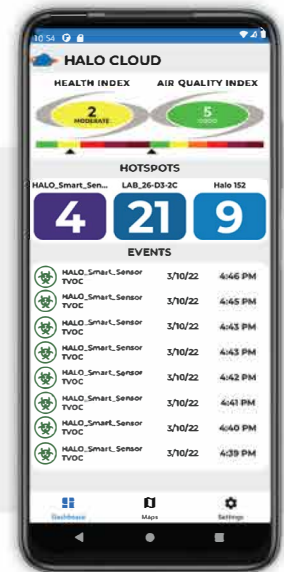

### DASHBOARD

View multiple HALOs displaying all events, current and historical, citing the type, time, and location of the event. Helps empower staff to provide an effective response to many monitoring points.

### SECURE

No back door to AWS. 3rd party penetration audit.

781.826.7989  
sales@newcomglobal.com  
www.newcomglobal.com

HEALTH

SAFETY

VAPE

HALO Cloud App provides actionable intelligence by taking insight and awareness to new levels, now on your mobile device. Receive peace of mind by easily managing your building and HALO devices, even if you are not there, with push notifications.

**The power of HALO Cloud now available at your fingertips.**

### DASHBOARD

Health Index provides a real-time indication of the potential risk for the spread of airborne infectious disease in a building and is used to help reduce the spread of infection. Air Quality Index provides a rolling average of the quality of the air you are breathing over the course of a few hours.