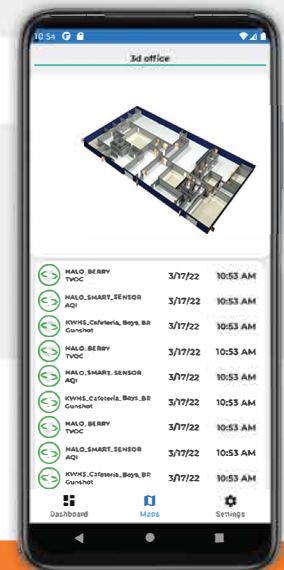

EVENTS

The events will be listed in the order received and display the details of each event. Users with rights will be able to swipe events to acknowledge the events and remove from the event queue if necessary, and temporarily disable notifications for a selected device(s).