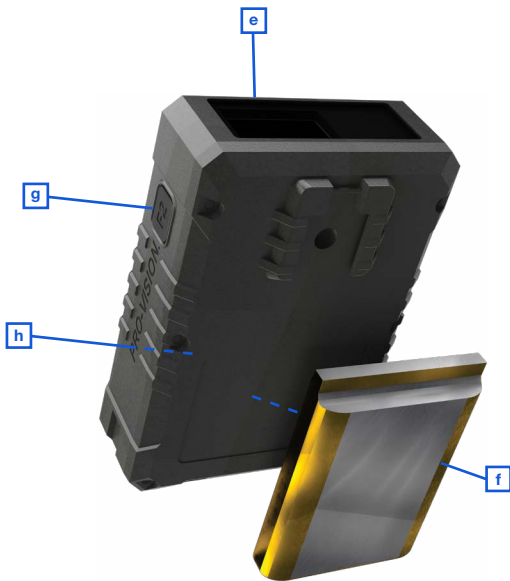

BODYCAM® 4

THE BODY-WORN CAMERA BUILT TO PROTECT THOSE THAT SERVE

AUTOMATIC ACTIVATION

**14-HOUR FULL-SHIFT
REPLACEABLE BATTERY**

HD PRE-EVENT BUFFER

64GB INTERNAL STORAGE

IP68 WATERPROOF

OPTIONAL RFID LOGIN

140° FIELD-OF-VIEW

INTEGRATED GPS

**CONFIGURABLE FULL-SHIFT
CONTINUOUS RECORDING**

Specifications and design subject to change without notice. Copyright © 2020 Bodycam® All Rights Reserved. Bodycam® is a brand of Pro-Vision® Solutions, LLC. Pro-Vision® aggressively protects all products and copyrighted materials with patents and trademarks.

- a** Smart Dock™ Connector
- b** One-Touch Recording
- c** 140° Camera Lens
- d** Status LED

- e** Full-Color LCD Screen
- f** Not Field Replaceable
- g** Tagging Buttons
- h** 64GB Internal Storage

FLEXIBLE DOCKING & UPLOAD

+

Pro-Vision Licenses

Smart Dock™ technology allows for direct uploads

10-CAMERA DOCKING STATION
Connect multiple docks to meet your needs.

SINGLE-CAMERA DOCKING STATION
Desk or in-vehicle downloading & charging.