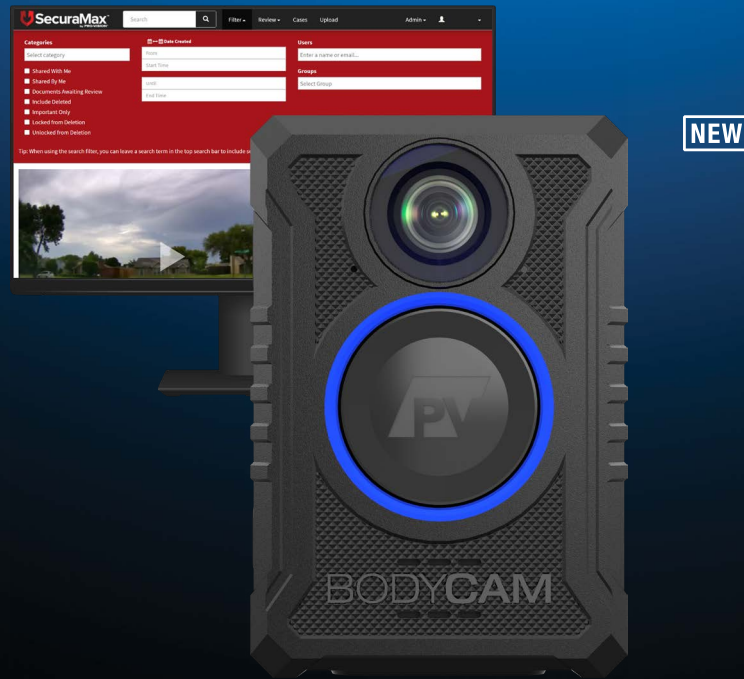

BODYCAM® 4

THE BODY-WORN CAMERA BUILT TO PROTECT THOSE THAT SERVE

AUTOMATIC ACTIVATION

**14-HOUR FULL-SHIFT
REPLACEABLE BATTERY**

HD PRE-EVENT BUFFER

64GB INTERNAL STORAGE

IP68 WATERPROOF

OPTIONAL RFID LOGIN

140° FIELD-OF-VIEW

INTEGRATED GPS

**CONFIGURABLE FULL-SHIFT
CONTINUOUS RECORDING**

Specifications and design subject to change without notice. Copyright © 2020 Bodycam® All Rights Reserved. Bodycam® is a brand of Pro-Vision® Solutions, LLC. Pro-Vision® aggressively protects all products and copyrighted materials with patents and trademarks.

- a** Smart Dock™ Connector
- b** One-Touch Recording
- c** 140° Camera Lens
- d** Status LED

- e** Full-Color LCD Screen
- f** Not Field Replaceable
- g** Tagging Buttons
- h** 64GB Internal Storage

FLEXIBLE DOCKING & UPLOAD

+

Pro-Vision Licenses

Smart Dock™ technology allows for direct uploads

10-CAMERA DOCKING STATION
Connect multiple docks to meet your needs.

SINGLE-CAMERA DOCKING STATION
Desk or in-vehicle downloading & charging.