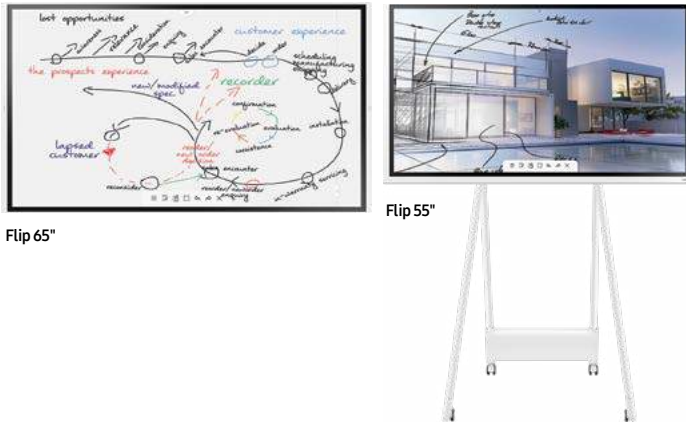

Flip 55"

Webex Room Kit Mini

The Samsung Flip digital flipchart

Samsung Flip is an intuitive and easy-to-use digital flipchart, designed to enhance any meeting environment. It offers enhanced collaboration in an easy UI, with a host of features and tools. Meetings are made more productive through simple notation modes, flexible image editing, comprehensive connectivity options and screen sharing capability. Teams can work smarter, faster and better.